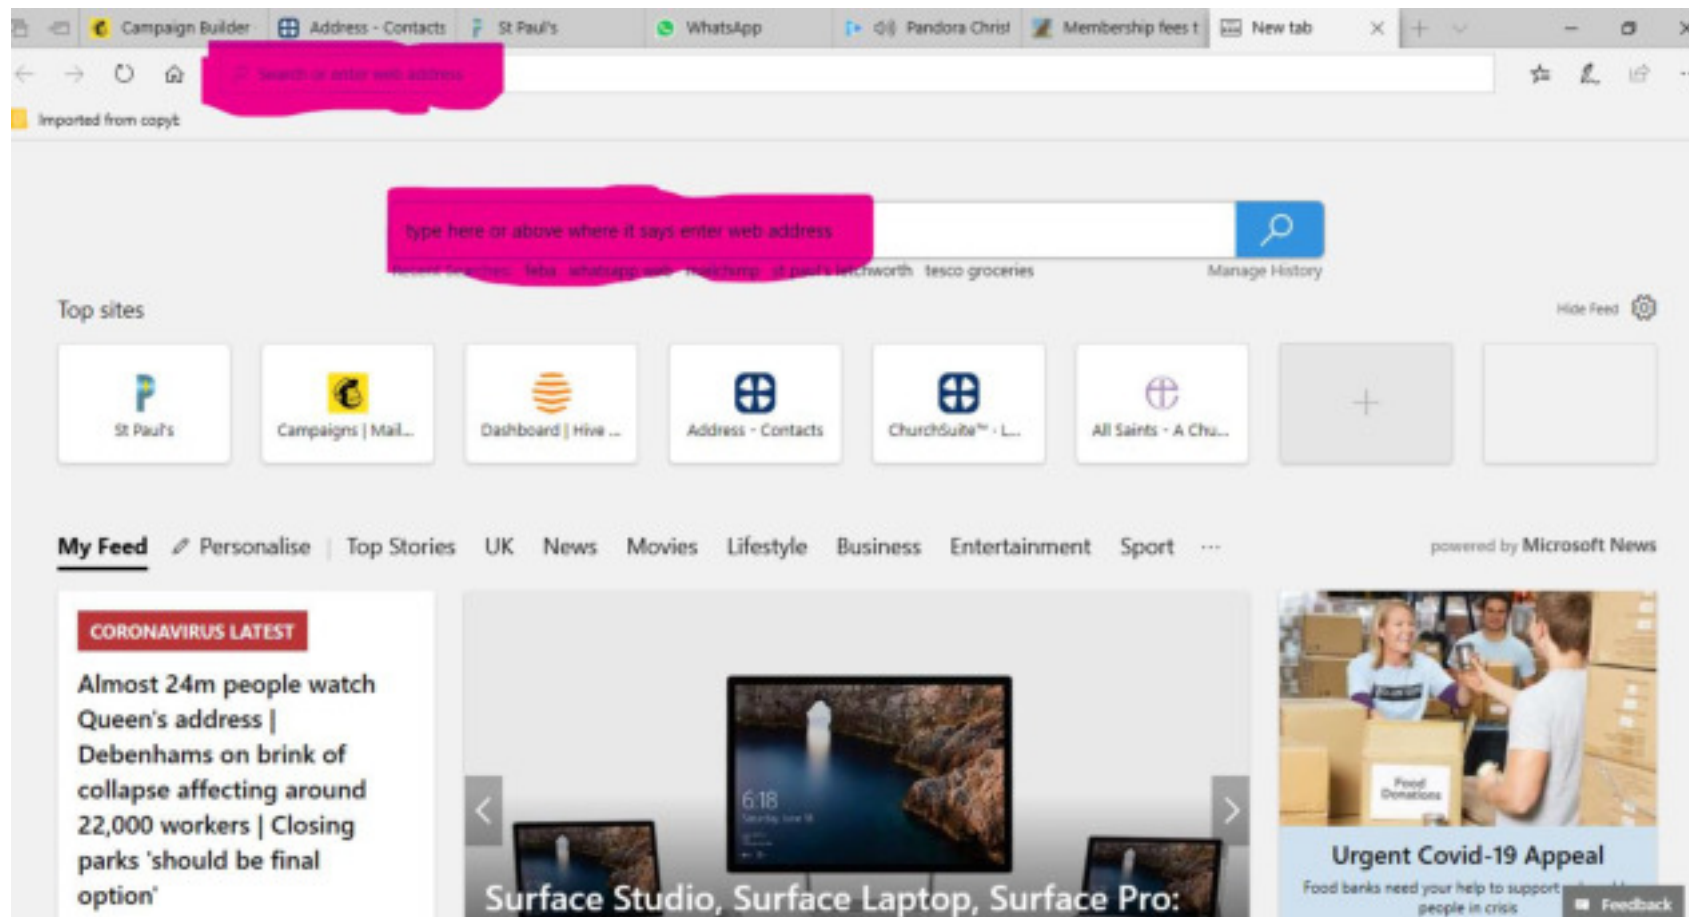

Television

- Sunday Worship 10.45am BBC1
- Songs of Praise Sundays at 1.15pm on BBC 1

To access the websites, copy and paste the website address shown above into your browser, where highlighted

For more information on any site, please contact Pat (pat.donaldson@stpaulslethworth.co.uk)

Or for details on how to access the sites, or if you have any other suggestions, please contact Vicky (hello@stpaulslethworth.co.uk) as she will continue to collate them